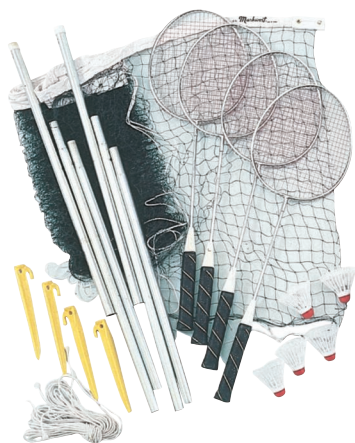

★ BADMINTON NETS ★

NYLON MESH

White vinyl top band, nylon mesh and nylon binding on bottom and ends. 22' x 30" x 3/4" mesh.

HB22 \$24.00 EA 1.4 lbs

BACKYARD NET

BN101 \$1.98 EA

36 pcs 41 lbs

POLY MESH

Vinyl top band, polyethylene netting, binding on bottom and ends. 20' x 30" x 3/4" mesh. Nylon top rope.

B20NET \$20.00 EA

24 pcs 22 lbs

POLY MESH

Maroon polyethylene with white PVC top band. Polyethylene rope, 20' x 30" x 3/4" mesh.

103NET \$14.80 EA

★ BADMINTON SETS AND ACCESSORIES ★

DELUXE BADMINTON SET

Polyethylene mesh net with white top band. Two 5 ft., 3-piece steel poles with white guy ropes, stakes and end caps. 4 nylon strung tempered steel rackets. 5 shuttlecocks included.

MW110 \$69.98 SET

STANDARD BADMINTON POST SET

Two 3-piece heavy gauge 3/4" lock-seam steel 5 ft. steel badminton posts. Official size with 4 stakes and 2 guy ropes (GUY-15). 2 end caps. Individually packed.