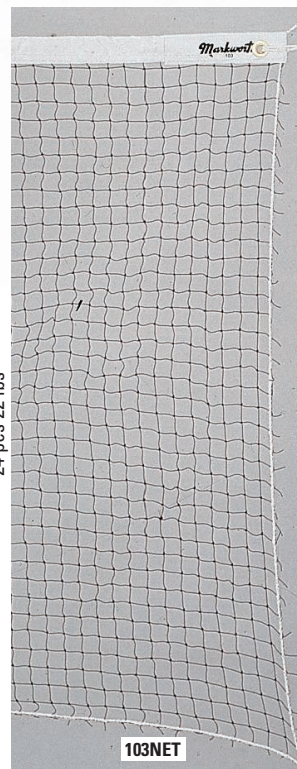

★ BADMINTON NETS ★

NYLON MESH

White vinyl top band, nylon mesh and nylon binding on bottom and ends. 22' x 30" x 3/4" mesh.

HB22 \$24.00 EA 1.4 lbs

BACKYARD NET

BN101 \$1.98 EA

36 pcs 41 lbs

POLY MESH

Vinyl top band, polyethylene netting, binding on bottom and ends. 20' x 30" x 3/4" mesh. Nylon top rope.

B20NET \$20.00 EA

24 pcs 22 lbs

POLY MESH

Maroon polyethylene with white PVC top band. Polyethylene rope, 20' x 30" x 3/4" mesh.

103NET \$14.80 EA

★ BADMINTON SETS AND ACCESSORIES ★

DELUXE BADMINTON SET

Polyethylene mesh net with white top band. Two 5 ft., 3-piece steel poles with white guy ropes, stakes and end caps. 4 nylon strung tempered steel rackets. 5 shuttlecocks included.

MW110 \$69.98 SET

STANDARD BADMINTON POST SET

Two 3-piece heavy gauge 3/4" lock-seam steel 5 ft. steel badminton posts. Official size with 4 stakes and 2 guy ropes (GUY-15). 2 end caps. Individually packed.