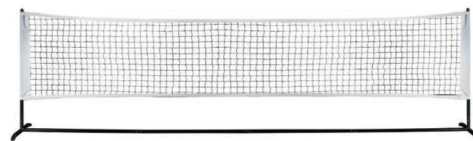

★ BADMINTON NETS ★

NYLON MESH

White vinyl top band, nylon mesh and nylon binding on bottom and ends. 22' x 30" x 3/4" mesh.

HB22 \$24.00 EA 1.4 lbs

BACKYARD NET

BN101 \$1.98 EA

36 pcs 41 lbs

POLY MESH

103NET \$14.80 EA

★ BADMINTON SETS AND ACCESSORIES ★

DELUXE BADMINTON SET

Polyethylene mesh net with white top band. Two 5 ft., 3-piece steel poles with white guy ropes, stakes and end caps. 4 nylon strung tempered steel rackets. 5 shuttlecocks included.

MW110 \$69.98 SET

STANDARD BADMINTON POST SET

Two 3-piece heavy gauge 3/4" lock-seam steel 5 ft. steel badminton posts. Official size with 4 stakes and 2 guy ropes (GUY-15). 2 end caps. Individually packed.

00025 \$47.98 SET

BADMINTON VOLLEYBALL STAKE

8" yellow plastic stakes for guy ropes.
STAKE \$0.80 EA

PLASTIC SHUTTLE COCK

White feathers. 144 pcs per carton.
MSBIRDP White . . . \$0.80 EA

PICKLEBALL

★ BALLS AND SETS ★