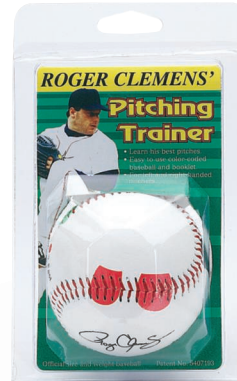

CURVE Clamshell Package **\$10.00 EA**

The Learning Curve Training Baseball

THE LEARNING CURVE TRAINING BASEBALL

Training aid for pitchers and batters. Teaches pitchers the proper mechanics to throw a curveball. Durable rubber construction provides easy grip and teaches proper finger placement and hand motion. Increases the curve rate to provide pitchers with greater visual feedback. Provides true pitching motion and visible ball rotation to help batters improve their curve ball hitting skills. Easy to use. Recommended for pitchers ages 12 & up and batters of all ages.

FIN Clamshell Package **\$12.60 EA**

LEARN HOW TO THROW AND HIT A CURVEBALL!

CHRISTIE AMBROSI'S 11" SOFTBALL PITCHING TRAINER

Learn how to throw the best pitches from 2000 Olympic gold medalist Christie Ambrosi. Softball has color-coded markings for finger placement of specific style pitches. Markings are conveniently labeled for easy reference. Can be used by left or right handed pitchers. Includes instructional booklet.

UPC# 7 99025 73791 9 Inner 6.

SPT1050 Clamshell Package **\$10.00 EA**

FOR LEFT OR RIGHT HANDED PITCHERS!

ROGER CLEMENS' 9" BASEBALL INSTRUCTIONAL PITCHING TRAINER

Learn to throw a variety of pitches. Ball w/ color-coded circles indicating finger placement for each pitch. Includes Roger Clemens instructional baseball and booklet with detailed information and photos showing grip and throw for each pitch. For right-handed and left-handed pitchers.

UPC 7 99025 73782 3 Inner 6.

RCB1000 Clamshell Package **\$8.00 EA**

CLUB K BASEBALL SPINRIGHT SPINNER

Pitching training aid. Teaches overhead and other throwing fundamentals. Teaches correct rotation for fastball, curve ball, change up and split finger. Easy to use. White w/ red stitching. Drills included. China