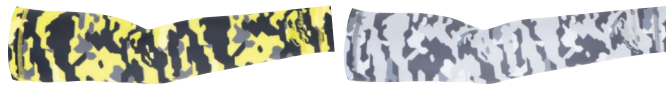

NEC* Neon Camo

GC* Phantom Camo