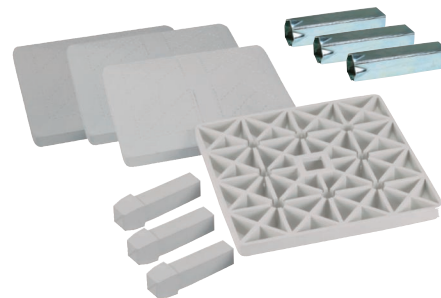

HOLLYWOOD-STYLE BASEBALL BASES – SET OF 3

15" x 15" x 3" regulation size with Universal Stanchion. Rubber covered, foam filled bases. Fits both 1" male and 1½" female ground receptacles. Includes three GR8 metal ground receptacles and three PLUGO receptacle plugs. 43 lbs. Taiwan

- MWHW** **\$316.00 SET of 3**
- Single Hollywood Style Base. No receptacle. No plug.
- MWHWEA** **\$108.00 EA**

BOLT-ON BASEBALL BASES

15" x 15" x 3". Anchor base set. Bolt-on metal plate with universal stanchion. Includes three GR8 metal ground receptacles and three PLUGO receptacle plugs. 35 lbs.

- MFB** **\$280.00 SET**

SINGLE BOLT-ON BASEBALL BASE

- Single base w/ stanchion only. No receptacle or plug.
- MFBBEA** **\$100.00 EA**

MOLDED PRO BASES – SET OF 3

15" x 15" x 2½" Molded rubber construction with unique, durable underside. Comes with 3 rubber anchor stakes and 3 metal ground receptacles. 34 lbs China & Taiwan

- MPB** **\$290.00 SET of 3**

MAGNETIC BREAKAWAY BASE

15" x 15" x 3". Meets Little League Rule 1.06/Breakaway Feature. Each Magnetic Base has three breakaway plates included for 3 levels of sliding and play. Ground receptacle, bolt-on metal plate stanchion, hardware and Allen wrench included.