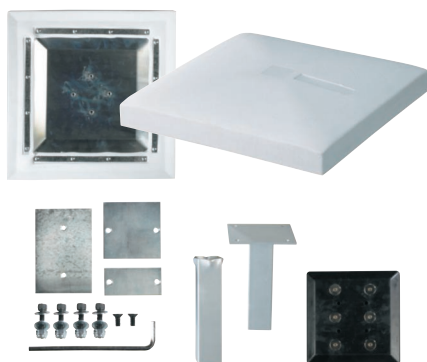

HOLLYWOOD-STYLE BASEBALL BASES – SET OF 3

15" x 15" x 3" regulation size with Universal Stanchion. Rubber covered, foam filled bases. Fits both 1" male and 1½" female ground receptacles. Includes three GR8 metal ground receptacles and three PLUGO receptacle plugs. 43 lbs. Taiwan

- MWHW** **\$316.00 SET of 3**
- Single Hollywood Style Base. No receptacle. No plug.
- MWHWEA** **\$108.00 EA**

BOLT-ON BASEBALL BASES

15" x 15" x 3". Anchor base set. Bolt-on metal plate with universal stanchion. Includes three GR8 metal ground receptacles and three PLUGO receptacle plugs. 35 lbs.

- MFB** **\$280.00 SET**

SINGLE BOLT-ON BASEBALL BASE

- Single base w/ stanchion only. No receptacle or plug.
- MFBBEA** **\$100.00 EA**

MOLDED PRO BASES – SET OF 3

15" x 15" x 2½" Molded rubber construction with unique, durable underside. Comes with 3 rubber anchor stakes and 3 metal ground receptacles. 34 lbs China & Taiwan

- MPB** **\$290.00 SET of 3**

MAGNETIC BREAKAWAY BASE

15" x 15" x 3". Meets Little League Rule 1.06/Breakaway Feature. Each Magnetic Base has three breakaway plates included for 3 levels of sliding and play. Ground receptacle, bolt-on metal plate stanchion, hardware and Allen wrench included.