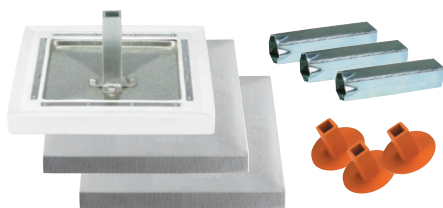

◀ MOVABLE PITCHING RUBBER

Pitching rubber, double metal stanchion anchor, double metal receptacle & hardware. Convenient, portable pitching rubber. Install and secure into receptacle system. Remove rubber after game or practice. Great for multi-purpose fields. Regulation (6" x 24") and Youth (4" x 18") sizes. China & Taiwan

	Complete Set w/ hardware	Pitching Rubber/ Stanchion w/ hardware	Double Metal Stanchion only	Double Metal Receptacle only
REGULATION	MVPP24	MVP240	D24MSA	D24GR
Weight (lbs.)	16.4	10.6	4.8	4.3
PRICE	\$100.00 SET	\$64.00 SET	\$19.60 EA	\$24.00 EA
YOUTH	MVPP18	MVP180	D18MSA	D18GR
Weight (lbs.)	11.8	7.6	4.1	3.8
PRICE	\$80.00 SET	\$52.00 SET	\$16.00 EA	\$22.00 EA

HOLLYWOOD-STYLE BASEBALL BASES – SET OF 3

15" x 15" x 3" regulation size with Universal Stanchion. Rubber covered, foam filled bases. Fits both 1" male and 1½" female ground receptacles. Includes three GR8 metal ground receptacles and three PLUGO receptacle plugs. 43 lbs. Taiwan

- MWHW** **\$316.00 SET of 3**
- Single Hollywood Style Base. No receptacle. No plug.
- MWHWEA** **\$108.00 EA**

BOLT-ON BASEBALL BASES

15" x 15" x 3". Anchor base set. Bolt-on metal plate with universal stanchion. Includes three GR8 metal ground receptacles and three PLUGO receptacle plugs. 35 lbs.