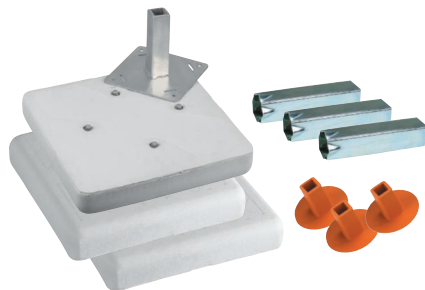

◀ MOVABLE PITCHING RUBBER

Pitching rubber, double metal stanchion anchor, double metal receptacle & hardware. Convenient, portable pitching rubber. Install and secure into receptacle system. Remove rubber after game or practice. Great for multi-purpose fields. Regulation (6" x 24") and Youth (4" x 18") sizes. China & Taiwan

	Complete Set w/ hardware	Pitching Rubber/ Stanchion w/ hardware	Double Metal Stanchion only	Double Metal Receptacle only
REGULATION	MVPP24	MVP240	D24MSA	D24GR
Weight (lbs.)	16.4	10.6	4.8	4.3
PRICE	\$100.00 SET	\$64.00 SET	\$19.60 EA	\$24.00 EA
YOUTH	MVPP18	MVP180	D18MSA	D18GR
Weight (lbs.)	11.8	7.6	4.1	3.8
PRICE	\$80.00 SET	\$52.00 SET	\$16.00 EA	\$22.00 EA

HOLLYWOOD-STYLE BASEBALL BASES – SET OF 3

15" x 15" x 3" regulation size with Universal Stanchion. Rubber covered, foam filled bases. Fits both 1" male and 1½" female ground receptacles. Includes three GR8 metal ground receptacles and three PLUGO receptacle plugs. 43 lbs. Taiwan

- MWHW** **\$316.00 SET of 3**
- Single Hollywood Style Base. No receptacle. No plug.
- MWHWEA** **\$108.00 EA**

BOLT-ON BASEBALL BASES

15" x 15" x 3". Anchor base set. Bolt-on metal plate with universal stanchion. Includes three GR8 metal ground receptacles and three PLUGO receptacle plugs. 35 lbs.