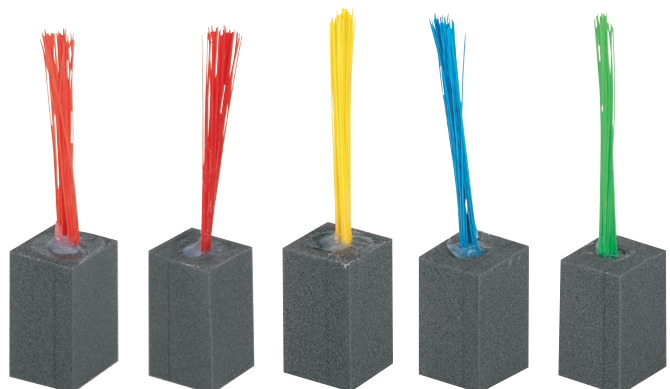

MWBO MWBPBO MWBPBY MWBPBRD

**MARKWORT BASE PLUGS w/BRISTLES**

Tough, durable rubber base. 3" top mushroom diameter and 1/2" rise. Makes base receptacles easy to find. Manufactured under license.

Black w/Orange Bristles

Tough, durable black rubber base plug.

Orange Bristles

**MWPUGO** ..... \$14.40 EA

**MWPUG30** 3 Pack ..... \$43.20 SET

**MWPUG40** 4 Pack ..... \$57.60 SET

Yellow Bristles

**MWPUGY** ..... \$14.40 EA

**MWPUG3Y** 3 Pack ..... \$43.20 SET

**MWPUG4Y** 4 Pack ..... \$57.60 SET

Red Bristles

**MWPUGRD** ..... \$12.00 EA

**MWPUG3RD** 3 Pack ..... \$36.00 SET

**MWPUG4RD** 4 Pack ..... \$48.00 SET

Bucket (BUC24) comes loaded with 18 base plugs (MWPUGY). Clear lid. 10 3/4" H x 10".

**PUG18Y** ..... \$270.00 EA

BPLUG-O BPLUG-RD BPLUG-Y BPLUG-BL BPLUG-GN

**MAJOR LEAGUE BASE FOAM BASE PLUGS w/BRISTLES**

Replace old-fashioned base plugs with highly visible bristles. Locate base receptacles quickly and easily with these brightly colored bristles. Hi-density foam base. Withstands overhead pulls of nail drags.