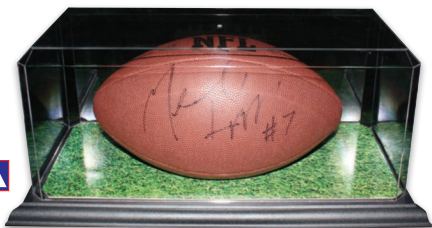

BALLQUBE® GRANDSTAND FOOTBALL

With removable pronged insert for the bottom of Qube which keeps the ball from moving. Inside dimensions: 6.49" x 6.94" x 11.25"
103GS ..... $49.00 EA $45.00 EA/4 15 lbs