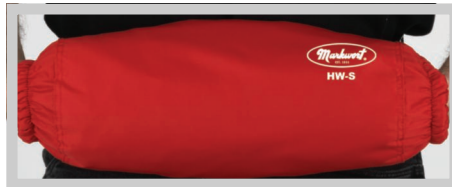

★ HAND WARMERS ★

HW-A-DG
Dark Green

ADULT HAND WARMERS

Soft fleece keeps hands warm and dry from cold and wet weather. Allows hands to easily and quickly slip in and out. Ideal for QB's, RB's, receivers and coaches on the side lines. Adjustable waist strap fits all. Hot packs (not included) can be inserted between the hands for additional warmth. Taiwan

HW-A- Adult 17" x 8" **\$20.00 EA**
B Black **DG** Dark Green **N** Navy Blue **R** Royal Blue **S** Scarlet Red **W** White

HW-A-B

HW-A-DG

HW-A-N

HW-A-R

HW-A-S

HW-A-W

YOUTH HAND WARMERS

Soft fleece keeps hands warm and dry from cold and wet weather. Allows hands to easily and quickly slip in and out. Ideal for QB's, RB's, receivers and coaches on the side lines. Adjustable waist strap fits all. Hot packs (not included) can be inserted between the hands for additional warmth. Taiwan