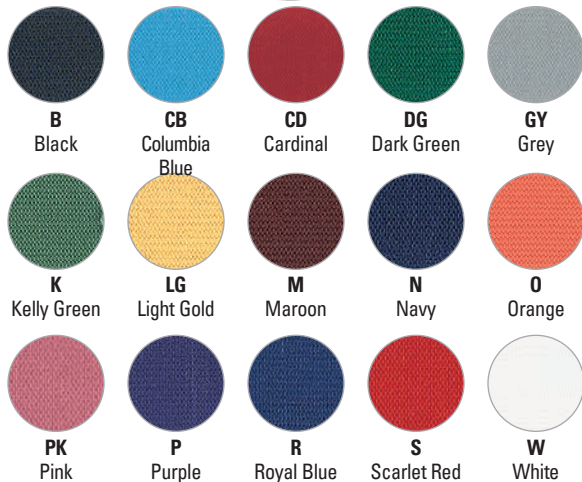

Five Adult Sizes (Inseams): S (24") MED (24½") LGE (25") XL (26") XXL (26½")

604PDK B Black **GY** Grey **W** White

Six Youth Sizes (Inseams): SXX (13") XS (14") S (15") MED (17½") LGE (19") XL (19½")

LLBDK2 B Black **G** Grey **W** White

B Black **GY** Grey (Adult) **G** Grey (Youth) **W** White

ELASTIC BELT w/LEATHER TAB

Standard nickel plated buckle and hardware. Taiwan/China.

EBLT-A- 1½" Adult (32-46")

EBLT-Y- 1¼" Youth (18-32")

Retail Resealable Packaged Baseball Belts

EBR2- 1½" Adult (32-46")

Available in **B** Black, **N** Navy, **R** Royal and **S** Scarlet Red only

FLEXIBLE RUBBER BELT

Keeps shirt tucked inside pants. Before putting pants on, fasten this belt around your waist and over shirt. Comfortable, secure. One size fits all. Taiwan.

FRB-TN Tan

FRB-B Black

Retail Package

FRBRT Tan

FRB-B

FRBRT

marucci

MARUCCI ELITE PADDED SLIDER – WHITE